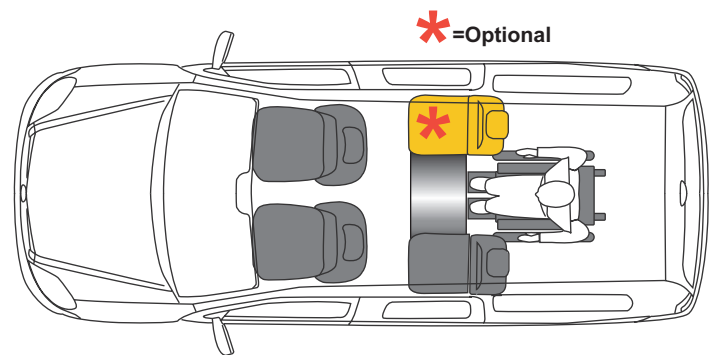

LuggageMaster

1800 BRAZIER

(1800 272 9437)

8 Barfield Crescent, Edinburgh North S.A. 5113

sales@braziermobility.com.au

www.braziermobility.com.au

Brazier®
Mobility

Creating Independence

ndis Official
Provider