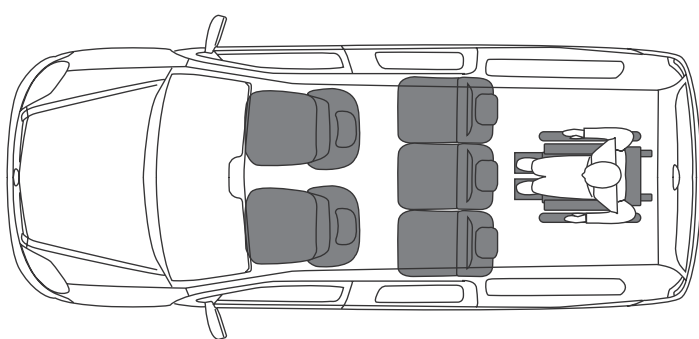

Volkswagen Caddy5

Creating Independence

Wheelchair Friendly Vehicle

BenchSeat

or