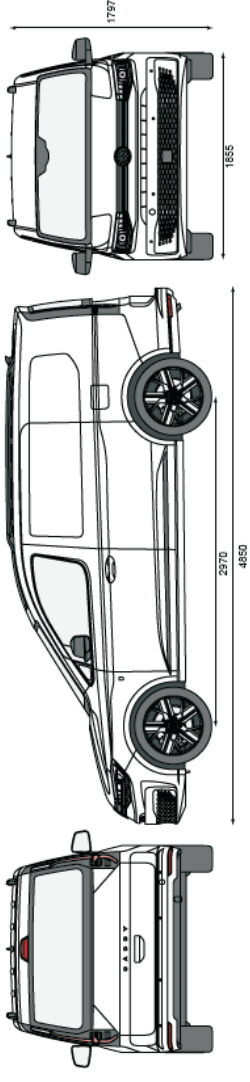

Dimensions (mm)

Overall length	4853
Overall width – (Mirror to Mirror)	2100
Overall height	1836 (Roof Rails)
Maximum internal headroom	1460
Usable wheelchair floor length	1375 (BenchSeat and LuggageMaster)
Width of lowered floor section	810
Rear entry door height	1415
Ramp length	1200